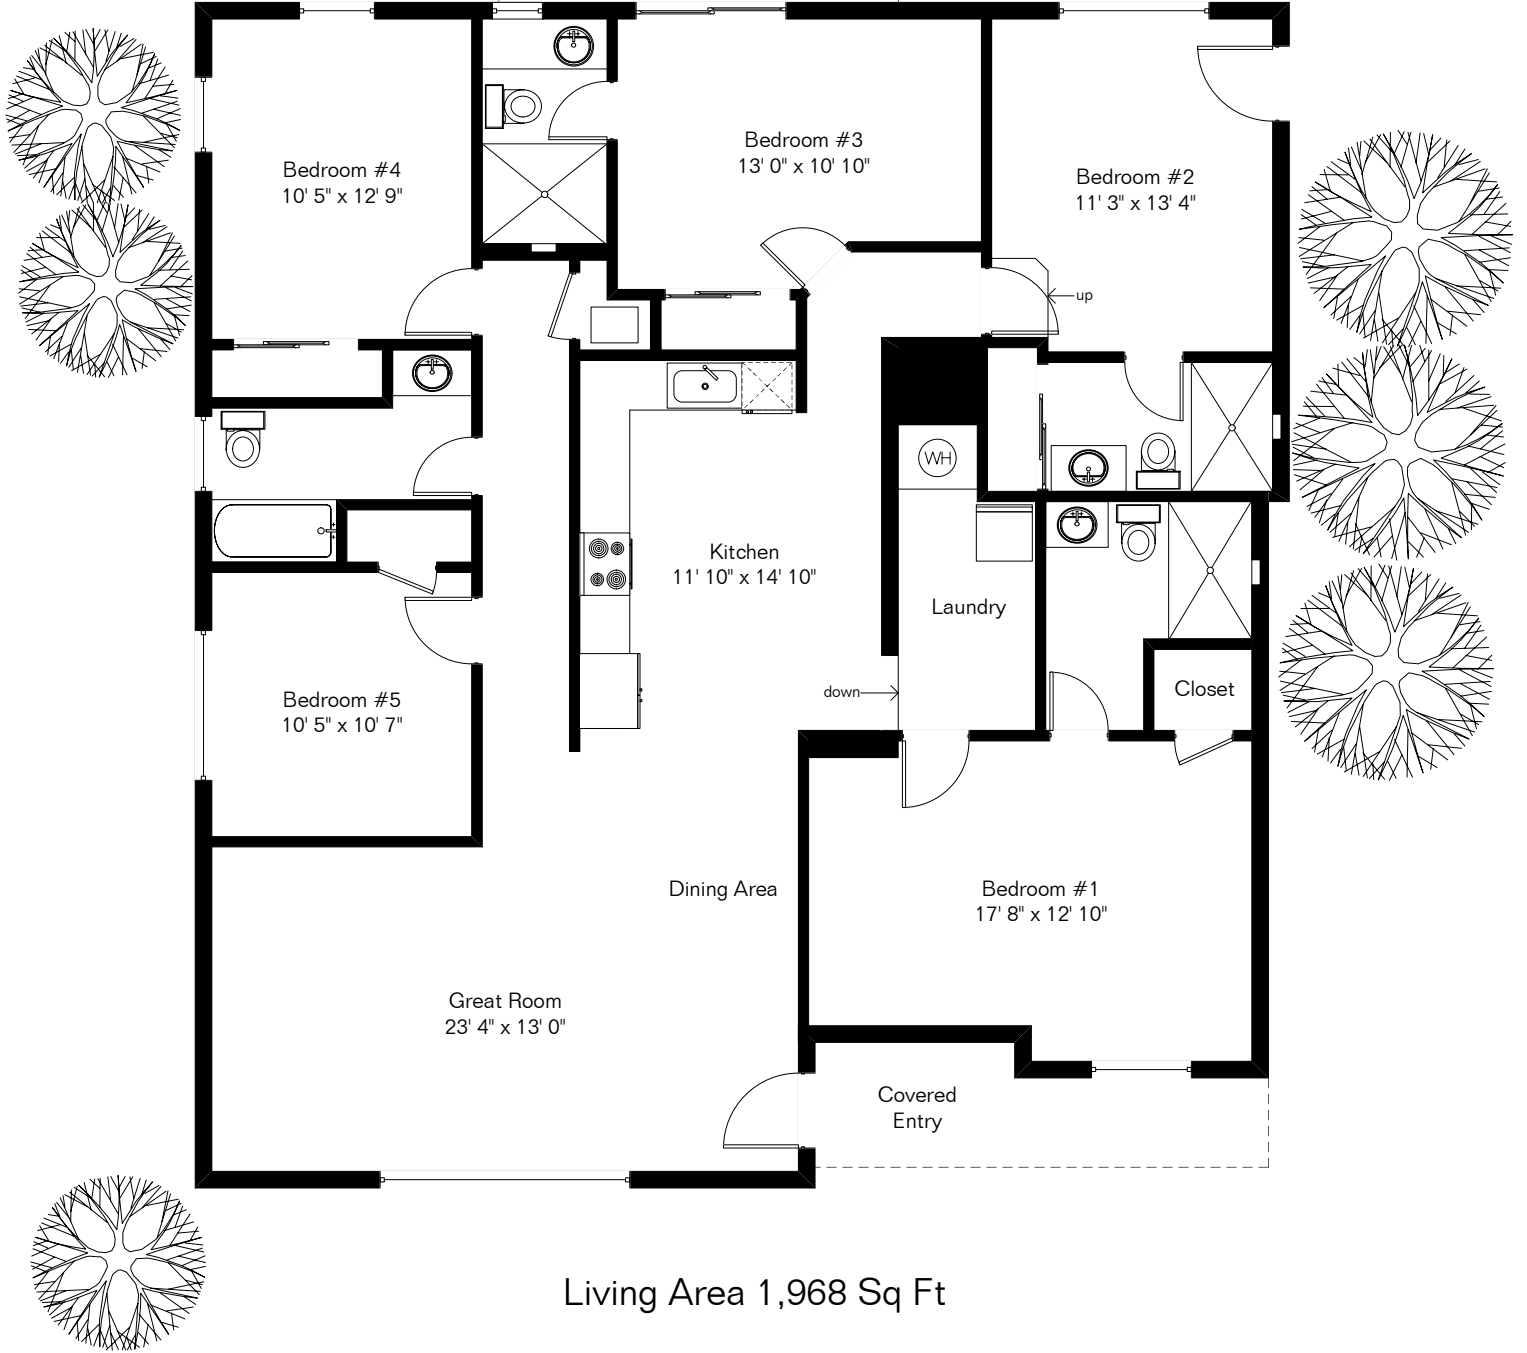

The square footages and room size information are deemed to be reliable but are not guaranteed and should be independently verified. This drawing is for marketing purposes only.

1235 E Lester St

Pool Area

Covered Patio

Site Visit August 2022

0 ft. 6 ft. 10 ft. 20 ft.

Copyright 2022 Floor Plans First! LLC
All Rights Reserved.

Floor Plans First!
See the Floor Plan First!

FloorPlansFirst.com
(520) 881-1500